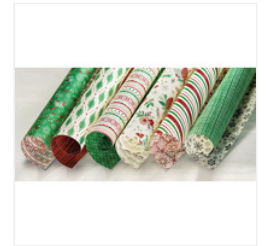

Supply List

Place Order
susanitell@gmail.com

[Foxy Friends
Photopolymer
Bundle - 142326](#)

Price: \$40.50

[Snow Place
Photopolymer
Stamp Set -
139738](#)

Price: \$26.00

[Big Shot - 143263](#)

Price: \$110.00

[Layering Circles
Dies - 141705](#)

Price: \$35.00

[This Christmas
Designer Series
Specialty Paper -
141628](#)

Price: \$13.00

[Whisper White 8-
1/2" X 11" Thick
Cardstock -
140272](#)

Price: \$8.25

[Crumb Cake
Classic Stampin'
Pad - 126975](#)