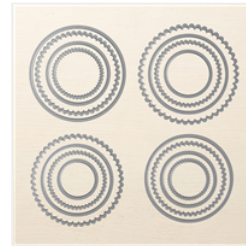

Supply List

Place Order
susanitell@gmail.com

[Foxy Friends
Photopolymer
Bundle - 142326](#)

Price: \$40.50

[Snow Place
Photopolymer
Stamp Set -
139738](#)

Price: \$26.00

[Big Shot - 143263](#)

Price: \$110.00