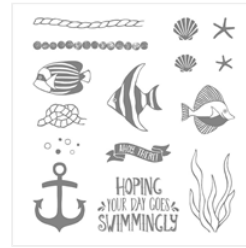

[By The Shore 8-1/2" X 11" Cardstock - 141641](#)

Price: \$8.00

[Seaside Textured Impressions Embossing Folder - 141481](#)

Price: \$8.50

[Seaside Shore Clear-Mount Stamp Set - 141625](#)

Price: \$21.00

[2016-2018 In Color Enamel Shapes - 141410](#)