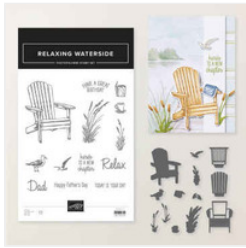

Supply List

Peggy Murwin

815-653-2216

peggymurwin@comcast.net

www.stampwithpeggy.com

[Relaxing Waterside Bundle \(English\) - 167928](#)

Price: \$46.75

[Relaxing Waterside Photopolymer Stamp Set \(English\) - 167922](#)

Price: \$20.00

[Relaxing Waterside Dies - 167927](#)

Price: \$32.00

[Waterside Retreat 12" X 12" \(30.5 X 30.5 Cm\) Designer Series Paper - 167920](#)

Price: \$13.00

[Pool Party 8-1/2" X 11" Cardstock - 122924](#)