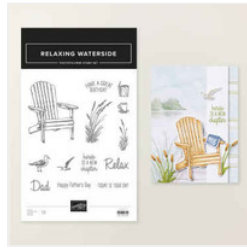

Supply List

Peggy Murwin

815-653-2216

peggymurwin@comcast.net

www.stampwithpeggy.com

[Relaxing Waterside Bundle \(English\) - 167928](#)

Price: \$46.75

[Relaxing Waterside Photopolymer Stamp Set \(English\) - 167922](#)

Price: \$20.00

[Relaxing Waterside Dies - 167927](#)

Price: \$32.00

[Waterside Retreat 12" X 12" \(30.5 X 30.5 Cm\) Designer Series Paper - 167920](#)

Price: \$13.00

[Pool Party 8-1/2" X 11" Cardstock - 122924](#)