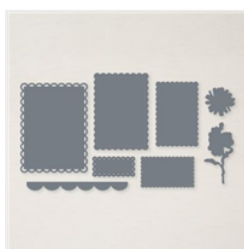

Supply List

Verna Mullen
mackandverna@gmail.com

Sunny Sentiments
Cling Stamp Set
(English) - 155034

Price: \$20.00

You're A Peach
12" X 12" (30.5 X
30.5 Cm) Designer
Series Paper -
155686

Price: \$11.50

Scalloped
Contours Dies -
155560

Price: \$35.00

Pale Papaya 3/8"
(1 Cm) Open
Weave Ribbon -
155672

Price: \$7.00

Whisper White 1/4"
(6.4 Mm) Crinkled
Seam Binding
Ribbon - 151326

Price: \$7.50

Baker's Twine
Essentials Pack -
155475

Price: \$11.00