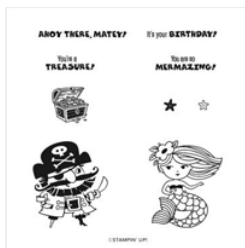

Supply List

Jennifer Roque

2405785644

stampcampwithjen@gmail.com

stampcampwithjen.com

Pattern Party 12" X 12" (30.5 X 30.5 Cm) Host Designer Series Paper - 155426

Price: \$18.00

Real Red 8-1/2" X 11" Cardstock - 102482

Price: \$8.75

Basic White 8-1/2" X 11" Cardstock - 159276

Price: \$9.75

Paper Trimmer - 152392

Price: \$25.00

Pansy Patch Photopolymer Stamp Set (English) - 154999

Price: \$25.00

Party Puffins Cling Stamp Set - 155054

Price: \$20.00

Pirates & Mermaids Cling Stamp Set - 155703

Price: \$18.00

Sweet Ice Cream Photopolymer Stamp Set (English) - 158224

Price: \$17.00

Bermuda Bay Classic Stampin' Pad - 147096

Price: \$7.50

Flirty Flamingo Classic Stampin' Pad - 147052