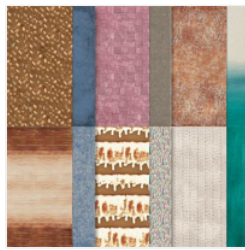

# Supply List

Polly Libby

919-357-3781

[libbyscraftstudio@gmail.com](mailto:libbyscraftstudio@gmail.com)

<https://libbyscraftstudio.blogspot.com/>

[Inked & Tiled Cling Stamp Set \(English\) - 161158](#)

Price: \$27.00

[Earthen Elegance 12" X 12" \(30.5 X 30.5 Cm\) Designer Series Paper - 161503](#)

Price: \$12.50

[Basic White 8-1/2" X 11" Cardstock - 159276](#)

Price: \$13.00

[Pretty Peacock Classic Stampin' Pad - 150083](#)