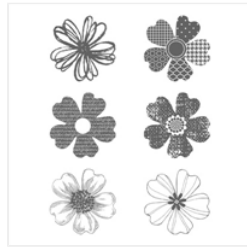

Supply List

Place Order
cinruss@comcast.net
www.stampbystampcreations.com

[Flower Shop
Wood-Mount
Stamp Set -
130939](#)

Price: \$24.00

[Flower Shop
Clear-Mount
Stamp Set -
130942](#)

Price: \$18.00

[Watercolor Words
Photopolymer
Stamp Set -
138702](#)

Price: \$26.00

[Basic Black 8-1/2"
X 11" Cardstock -
121045](#)

Price: \$14.00

[Melon Mambo 8-
1/2" X 11"
Cardstock -
115320](#)

Price: \$14.00

[Whisper White 8-
1/2" X 11"
Cardstock -
100730](#)

Price: \$9.75