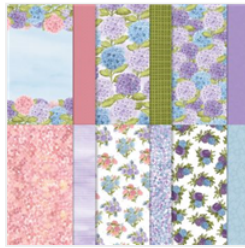

Supply List

Tammy Fite
505.440.4936

stampwithtammy@gmail.com
<http://tammyfite.stampinup.net>

[Hydrangea Haven Bundle \(English\) - 156251](#)

Price: \$52.00

[Hydrangea Hill Designer Series Paper - 154570](#)

Price: \$11.50

[Pastel Pearls - 154571](#)

Price: \$6.50

[3/8" \(1 Cm\) Gorgeous Grape Sheer Ribbon - 154572](#)

Price: \$7.00

[Painted Texture 3D Embossing Folder - 154317](#)

Price: \$10.00

[Basic White 8-1/2" X 11" Cardstock - 159276](#)