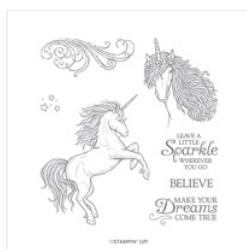

Supply List

Gloria Plunkett
770-363-6539

designzbygloria@gmail.com
www.designzbygloria.com

[Leave A Little Sparkle Cling Stamp Set - 149292](#)

Price: \$21.00

[Heirloom Frames Dies And 3D Embossing Folder - 152325](#)