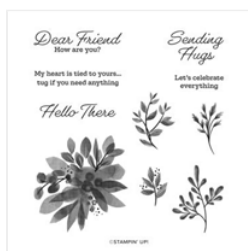

# Edens Garden Supply List

Pip Todman of Queen Pip Cards

07989 571010

[queenpipcards@gmail.com](mailto:queenpipcards@gmail.com)

[www.queenpipcards.com](http://www.queenpipcards.com)

[Eden's Garden Cling Stamp Set \(English\) - 157823](#)

Price: £22.00

[Evening Evergreen Classic Stampin' Pad - 155576](#)

Price: £7.50

[Soft Succulent Classic Stampin' Pad - 155778](#)

Price: £7.50

[Cherry Cobbler Classic Stampin' Pad - 147083](#)

Price: £10.25