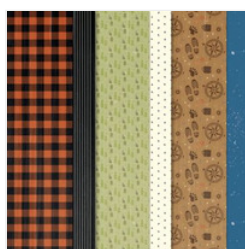

Supply List

Peggy Murwin

815-653-2216

peggymurwin@comcast.net

www.stampwithpeggy.com

[Weekend Adventures Photopolymer Stamp Set \(English\) - 167318](#)

Price: \$20.00

[Weekend Adventures 12" X 11" \(30.5 X 30.5 Cm\) Designer Series Paper - 167312](#)

Price: \$12.50

[Secret Sea 8-1/2" X 11" Cardstock - 165624](#)

Price: \$14.00

[Cloud Cover 8-1/2" X 11" Cardstock - 165621](#)

Price: \$14.00

[Basic White 8-1/2" X 11" Cardstock - 166780](#)

Price: \$14.00

[Secret Sea Classic Stampin' Pad - 165285](#)

Price: \$11.00

[Secret Sea Stampin' Blends Combo Pack - 165289](#)

Price: \$12.00

[Muted Palette Dots - 165155](#)

Price: \$8.00

[Stylish Shapes Dies - 159183](#)

Price: \$30.00

[Spotlight On Nature Dies - 163580](#)