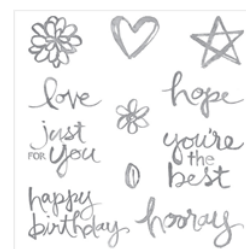

[Watercolor Words Photopolymer Stamp Set - 138702](#)

Price: $26.00