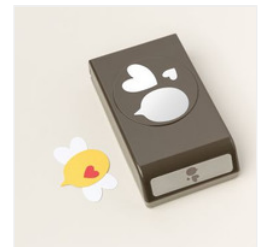

[Sale-A-Bration Bee Builder Punch - 168077](#)

Price: $0.00