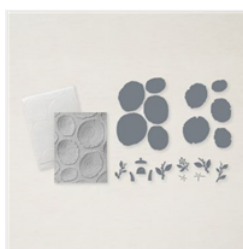

[Tree Rings Hybrid Embossing Folder - 159888](#)

Price: $37.00