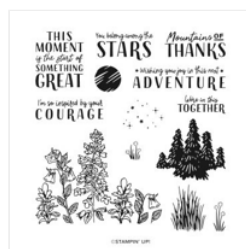

Supply List

Place Order
mo.rootes@polesapart.org

[Beauty Of Friendship Photopolymer Stamp Set - 154983](#)
Price: £21.00

[Watercolor Shapes Photopolymer Stamp Set - 156968](#)
Price: £20.00

[Seaside Bay Cling Stamp Set \(English\) - 160436](#)
Price: £25.00