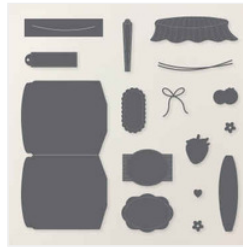

[Filled With Sweetness Dies - 167474](#)

Price: $39.00