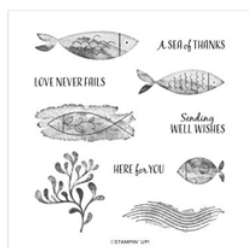

Supply List

Bev Adams
bevadams@verizon.net
bevadams.com

A Fish & A Wish Bundle (English) - 159001

Price: \$36.00

A Fish & A Wish Cling Stamp Set (English) - 158993

Price: \$21.00

Fish Builder Punch - 159000

Sale: \$19.00

Price: \$19.00

Artistically Inked Cling Stamp Set - 154542

Price: \$24.00

Balmy Blue Classic Stampin' Pad - 147105

Price: \$9.00

Granny Apple Green Classic Stampin' Pad - 147095

Price: \$9.00