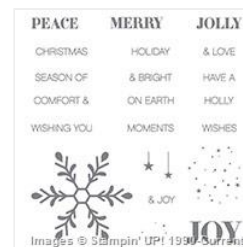

Price: \$5.00

[Black Glimmer Paper - 139605](#)

Price: \$5.00

[Holly Jolly Greetings Clear-Mount Stamp Set - 139882](#)

Price: \$20.00

[Holly Jolly Greetings Wood-Mount Stamp Set - 139879](#)

Price: \$28.00