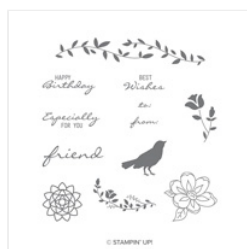

Supply List

Peggy Noe

peggy@prettypapercards.com

<http://prettypapercards.com>

[Forever Lovely
Photopolymer
Stamp Set -
148624](#)

Price: \$21.00

[Botanical Bliss
Clear-Mount
Stamp Set -
146612](#)

Price: \$19.00