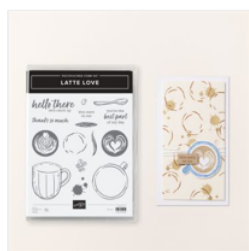

[Fluffiest Friends Cling Stamp Set \(English\) - 162846](#)

Price: £25.00

[Latte Love Photopolymer Stamp Set \(English\) - 163455](#)

Price: £19.00

[Under The Moon Photopolymer Stamp Set - 163531](#)

Price: £19.00

[Stylish Shapes Dies - 159183](#)

Price: £28.00

[Basic White A4 Cardstock - 159228](#)

Price: £13.00

[Gray Granite A4 Cardstock - 147008](#)

Price: £14.00

[Perennial Lavender 12" X 12" \(30.5 X 30.5 Cm\) Designer Series Paper - 162593](#)

Price: £11.75

[Smoky Slate Classic Stampin' Pad - 147113](#)

Price: £10.25

[Gorgeous Grape Classic Stampin' Pad - 147099](#)

Price: £10.25

[Tuxedo Black Memento Ink Pad - 132708](#)

Price: £7.50

[Petal Pink Stampin' Blends Combo Pack - 154893](#)