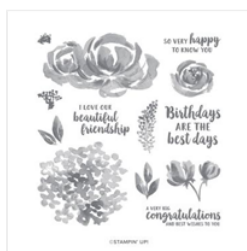

Supply List

Jennifer Roque

2405785644

stampcampwithjen@gmail.com

stampcampwithjen.com

[Beautiful Friendship Photopolymer Stamp Set - 149252](#)

Price: \$22.00

[Highland Heather 8-1/2" X 11" Cardstock - 146986](#)