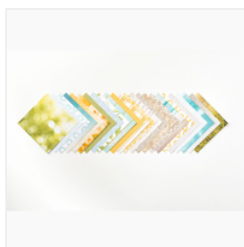

[Serene Scenery
Designer Series
Paper Stack -
141642](#)

Price: $10.00