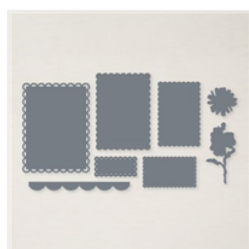

Supply List

Tina Shaw
9379026439

tinashaw2016@outlook.com
www.tinashaw.stampinup.net

Sweet Strawberry
Bundle (English) -
159523

Price: \$32.25

Scalloped
Contours Dies -
155560

Price: \$35.00

Biggest Wish
Photopolymer
Stamp Set
(English) - 155052

Price: \$17.00

Pattern Party 12" X
12" (30.5 X 30.5
Cm) Host Designer
Series Paper -
155426

Price: \$18.00

Flirty Flamingo 8-
1/2" X 11"
Cardstock -
141416

Price: \$9.25

Flirty Flamingo
Classic Stampin'
Pad - 147052