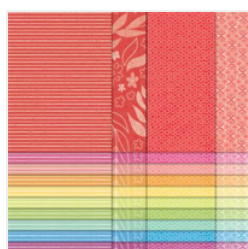

Price: \$25.00

[Real Red 8-1/2" X 11" Cardstock - 102482](#)

Price: \$14.00

[Smoky Slate 8-1/2" X 11" Cardstock - 131202](#)

Price: \$14.00

[Basic White 8-1/2" X 11" Cardstock - 159276](#)

Price: \$13.00

[Brights 6" X 6" \(15.2 X 15.2 Cm\) Designer Series Paper - 163775](#)

Price: \$12.50

[Real Red Classic Stampin' Pad - 147084](#)

Price: \$11.00

[Real Red Stampin' Blends Combo Pack - 154899](#)

Price: \$12.00

[Basic Black Stampin' Blends Combo Pack - 154843](#)

Price: \$12.00