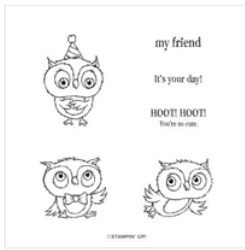

Supply List

Kim Quade
4026177955

kimgskards@gmail.com
www.kimplayswithpaper.com

[Adorable Owls
Cling Stamp Set
\(English\) - 160269](#)

Price: \$0.00

[Country Floral
Lane 12" X 12"
\(30.5 X 30.5 Cm\)
Designer Series
Paper - 160375](#)