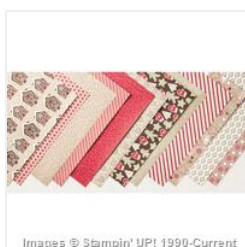

Price: \$26.00

[Real Red Classic Stampin' Pad - 126949](#)

Price: \$6.50

[Garden Green Classic Stampin' Pad - 126973](#)

Price: \$6.50

[Candy Cane Lane Designer Series Paper - 141981](#)

Price: \$11.00

[Garden Green 8-1/2 X 11 Cardstock - 102584](#)