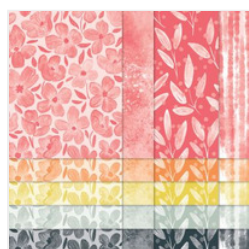

25-27 In Colors

Supply List

Wendy Varron

wendy@wendysinkspot.com

www.wendysinkspot.com

[Encircled With Love Photopolymer Stamp Set \(English\) - 165338](#)

Price: \$20.00

[2025-2027 In Color™ 6" X 6" \(15.2 X 15.2 Cm\) Designer Series Paper - 165300](#)

Price: \$12.50

[2025-2027 In Color™ 8-1/2" X 11" Cardstock - 165623](#)

Price: \$14.00

[2025-2027 In Color™ Flat Pearls - 165192](#)

Price: \$8.50

[2" \(5.1 Cm\) Circle Punch - 133782](#)

Price: \$25.00

[2-3/8" \(6 Cm\) Circle Punch - 161354](#)