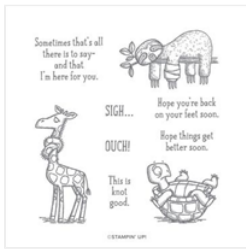

# Supply List

Place Order  
[cinruss@comcast.net](mailto:cinruss@comcast.net)  
[www.stampbystampcreations.com](http://www.stampbystampcreations.com)

[Back On Your Feet Cling Stamp Set - 149385](#)

Price: \$21.00