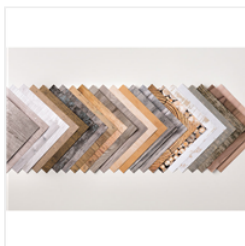

[Wood Textures Designer Series Paper Stack - 144177](#)
Price: $11.00