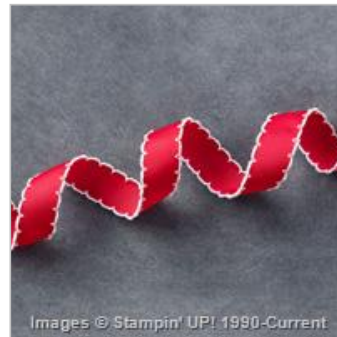

Cozy Critters
Photopolymer Stamp
Set
142214
£9.00

Owl Builder Punch
118074
£16.00

Jolly Hat Builder
Punch
141847
£14.50

Scalloped Tag Topper
Punch
133324
£22.00

Project Life Corner
Punch
135346
£7.25

Real Red 3/4" (1.9
Cm) Stitched Edge
Ribbon
141984
£7.75