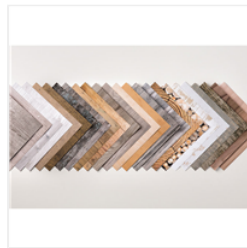

Supply List

Cheryl Hamilton

(808) 283-1643

cheryl@createwithcheryl.me

www.createwithcheryl.me

[Home To Roost Cling Stamp Set - 149736](#)

Price: \$0.00

[Wood Textures Designer Series Paper Stack - 144177](#)