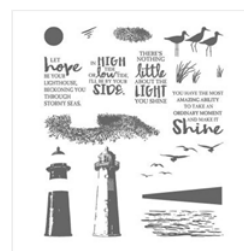

[High Tide Photopolymer Stamp Set (En) - 143006](#)

Price: £24.00