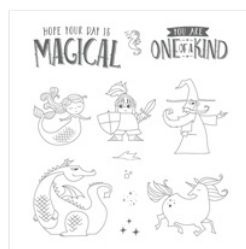

[Magical Day Wood-Mount Stamp Set - 145854](#)

Price: $30.00