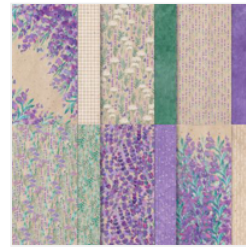

Price: \$24.00

[Layering Leaves Photopolymer Stamp Set \(English\) - 161277](#)

Price: \$24.00

[Stylish Shapes Dies - 159183](#)

Price: \$30.00

[Perennial Lavender 12" X 12" \(30.5 X 30.5 Cm\) Designer Series Paper - 162593](#)

Price: \$12.50

[Gorgeous Grape 8-1/2" X 11" Cardstock - 146987](#)

Price: \$14.00

[Basic White 8-1/2" X 11" Cardstock - 159276](#)

Price: \$13.00

[Highland Heather 8-1/2" X 11" Cardstock - 146986](#)

Price: \$14.00