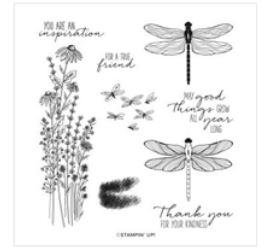

[Dragonfly Garden
Cling Stamp Set -
154411](#)
Price: $23.00