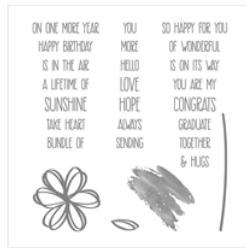

Supply List

Place Order
cinruss@comcast.net
www.stampbystampcreations.com

[Sunshine Sayings
Wood-Mount
Stamp Set -
141591](#)

Price: \$31.00

[Sunshine Sayings
Clear-Mount
Stamp Set -
141594](#)

Price: \$23.00

[Sunshine Sayings
Wood-Mount
Bundle - 142338](#)

Price: \$52.00

[Sunshine Sayings
Clear-Mount
Bundle - 142339](#)

Price: \$45.00

[Whisper White 8-
1/2" X 11" Thick
Cardstock -
140272](#)

Price: \$8.25

[Real Red 8-1/2" X
11" Cardstock -
102482](#)