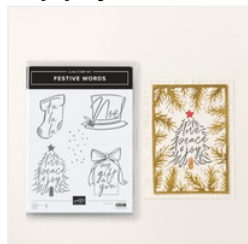

# A Quick Golden Christmas Card with Stampin' Up! Festive Words

## Supply List

Mary Fish

[maryfish@stampinpretty.com](mailto:maryfish@stampinpretty.com)

<http://stampinpretty.com>

[Festive Words Cling Stamp Set \(English\) - 164230](#)

Price: \$26.00

[Basic Beige 8-1/2" X 11" Cardstock - 164511](#)