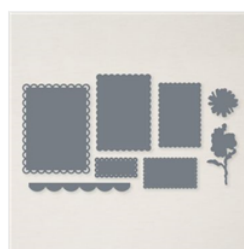

Scalloped
Contours Dies -
155560

Sale: $24.50

Price: $35.00