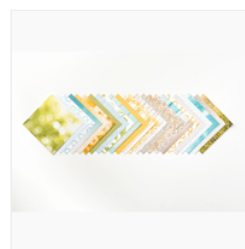

Price: \$14.00

[Chocolate Chip 8-1/2" X 11" Cardstock - 102128](#)

Price: \$8.00

[Whisper White 8-1/2" X 11" Cardstock - 100730](#)

Price: \$9.75

[Serene Scenery Designer Series Paper Stack - 141642](#)

Price: \$10.00