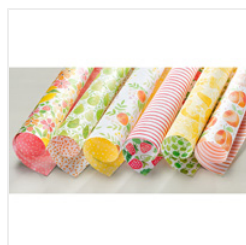

[Fruit Stand
Designer Series
Paper - 141660](#)

Price: $11.00