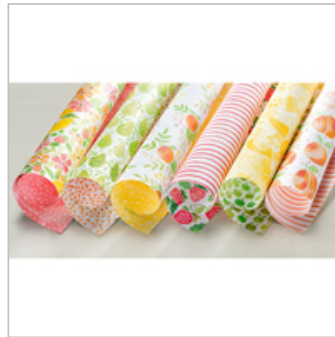

Fruit Stand Designer
Series Paper

141660

Subtles Enamel
Shapes

141679

Layering Squares
Framelits Dies

141708

Blossom Bunch
Punch

140612