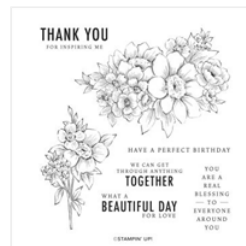

[Blessings Of Home Cling Stamp Set (English) - 157930](#)

Price: $25.00