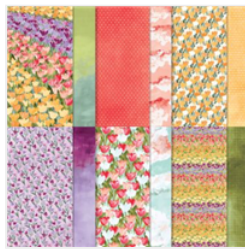

Easter Friends Card Supply List

Jennifer Roque
2405785644

stampcampwithjen@gmail.com
stampcampwithjen.com

[Easter Friends Cling Stamp Set \(English\) - 157737](#)

Price: \$23.00

[Flowering Fields 12" X 12" \(30.5 X 30.5 Cm\) Designer Series Paper - 157670](#)

Price: \$11.50

[Basic Borders Dies - 155558](#)

Price: \$29.00

[Layering Circles Dies - 151770](#)

Price: \$35.00

[Basic White 8-1/2" X 11" Thick Cardstock - 159229](#)

Price: \$17.00

[Basic White 8-1/2" X 11" Cardstock - 159276](#)