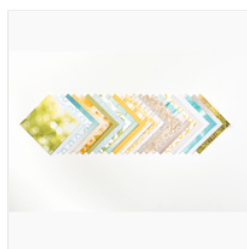

Supply List

Roberta Timmons

740-601-2396

StampwithRoberta@gmail.com

www.stampwithroberta.blogspot.com

[Places You'll Go
Photopolymer
Stamp Set -
141741](#)

Price: \$16.00

[Serene Scenery
Designer Series
Paper Stack -
141642](#)

Price: \$10.00

[Whisper White 8-
1/2" X 11"
Cardstock -
100730](#)

Price: \$9.75

[Bermuda Bay
Classic Stampin'
Pad - 131171](#)

Price: \$6.50

[Bermuda Bay 8-
1/2" X 11"
Cardstock -
131197](#)

Price: \$9.25

[Real Red Classic
Stampin' Pad -
126949](#)