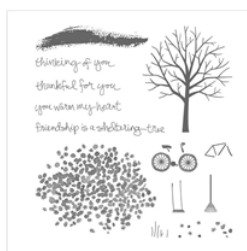

Supply List

Rhonda Price
rpric01@yahoo.com
rhondaprice.stampinup.net

[Sheltering Tree
Photopolymer
Stamp Set -
137163](#)

Price: \$25.00

[Soft Suede Classic
Stampin' Pad -
126978](#)

Price: \$6.50

[Pink Pirouette
Classic Stampin'
Pad - 126956](#)