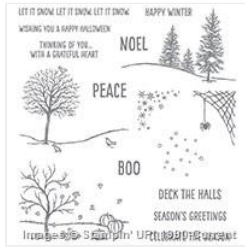

Supply List

Place Order
sam@pootlespapercraft.co.uk

Home For Christmas
Designer Series
Paper - 139592
Price: £10.00

Happy Scenes
Photopolymer
Stamp Set -
139821
Price: £19.00

Snowflake
Elements - 139638
Price: £5.50