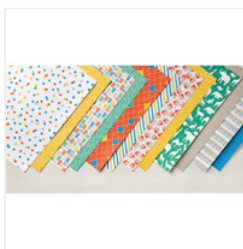

# Supply List

Place Order  
[liz.yuille@artlover.com](mailto:liz.yuille@artlover.com)

[Envelope Punch Board - 133774](#)

Price: £19.00

[Simply Scored Scoring Tool - 122334](#)

Price: £35.00

[Party Animal Designer Series Paper - 142738](#)

Price: £10.00

[Ribbon Taffeta 1/8" \(3.2 Mm\) Emerald Envy - 142742](#)

Price: £5.50

[Party Animal Embellishments - 142775](#)

Price: £6.50

[Whisper White Solid Baker's Twine - 124262](#)

Price: £3.25

[Playful Palette Designer Series Paper Stack - 141657](#)