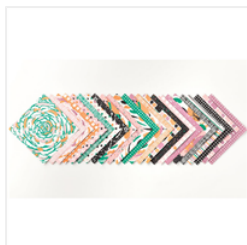

Price: £10.00

[Ribbon Taffeta 1/8" \(3.2 Mm\) Emerald Envy - 142742](#)

Price: £5.50

[Party Animal Embellishments - 142775](#)

Price: £6.50

[Whisper White Solid Baker's Twine - 124262](#)

Price: £3.25

[Playful Palette Designer Series Paper Stack - 141657](#)