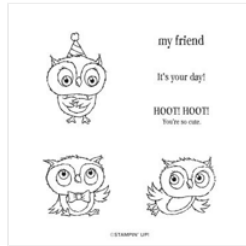

Country Bouquet & Adorable Owls Valentine Card

Supply List

Polly Libby
919-357-3781

libbyscraftstudio@gmail.com
<https://libbyscraftstudio.blogspot.com/>

[Country Bouquet Photopolymer Stamp Set \(English\) - 160377](#)

Price: \$23.00

[Adorable Owls Cling Stamp Set \(English\) - 160269](#)

Price: \$0.00

[Layering Circles Dies - 141705](#)

Price: \$35.00

[Country Floral Lane 12" X 12" \(30.5 X 30.5 Cm\) Designer Series Paper - 160375](#)