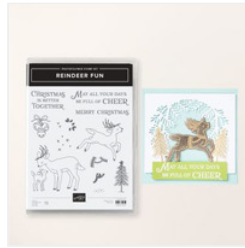

[Yuletide Village Photopolymer Stamp Set - 164310](#)

Price: £18.00

[Peaceful Season Photopolymer Stamp Set \(English\) - 164145](#)

Price: £23.00

[Reindeer Fun Photopolymer Stamp Set \(English\) - 164167](#)

Price: £19.00

[Snowy Wonder Dies - 164124](#)

Price: £29.00

[Stylish Shapes Dies - 159183](#)

Price: £28.00

[Deckled Circles Dies - 162286](#)

Price: £35.00

[Snowflake Sky 3D Embossing Folder - 162026](#)