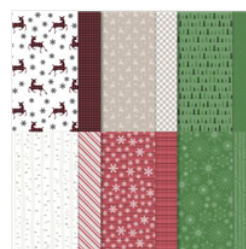

Price: £17.00

**Christmas  
Pinecone Dies -  
156309**

Price: £42.00

**Seasonal Labels  
Dies - 156299**

Price: £36.00

**Peaceful Prints 12"  
X 12" (30.5 X 30.5  
Cm) Specialty  
Designer Series  
Paper - 156628**

Price: £0.00

**Be Dazzling 6" X  
6" (15.2 X 15.2  
Cm) Specialty  
Paper - 156629**

Price: £0.00

**Layering Circles  
Dies - 151770**

Price: £33.00

**Basic White A4  
Thick Cardstock -  
159230**

Price: £8.25